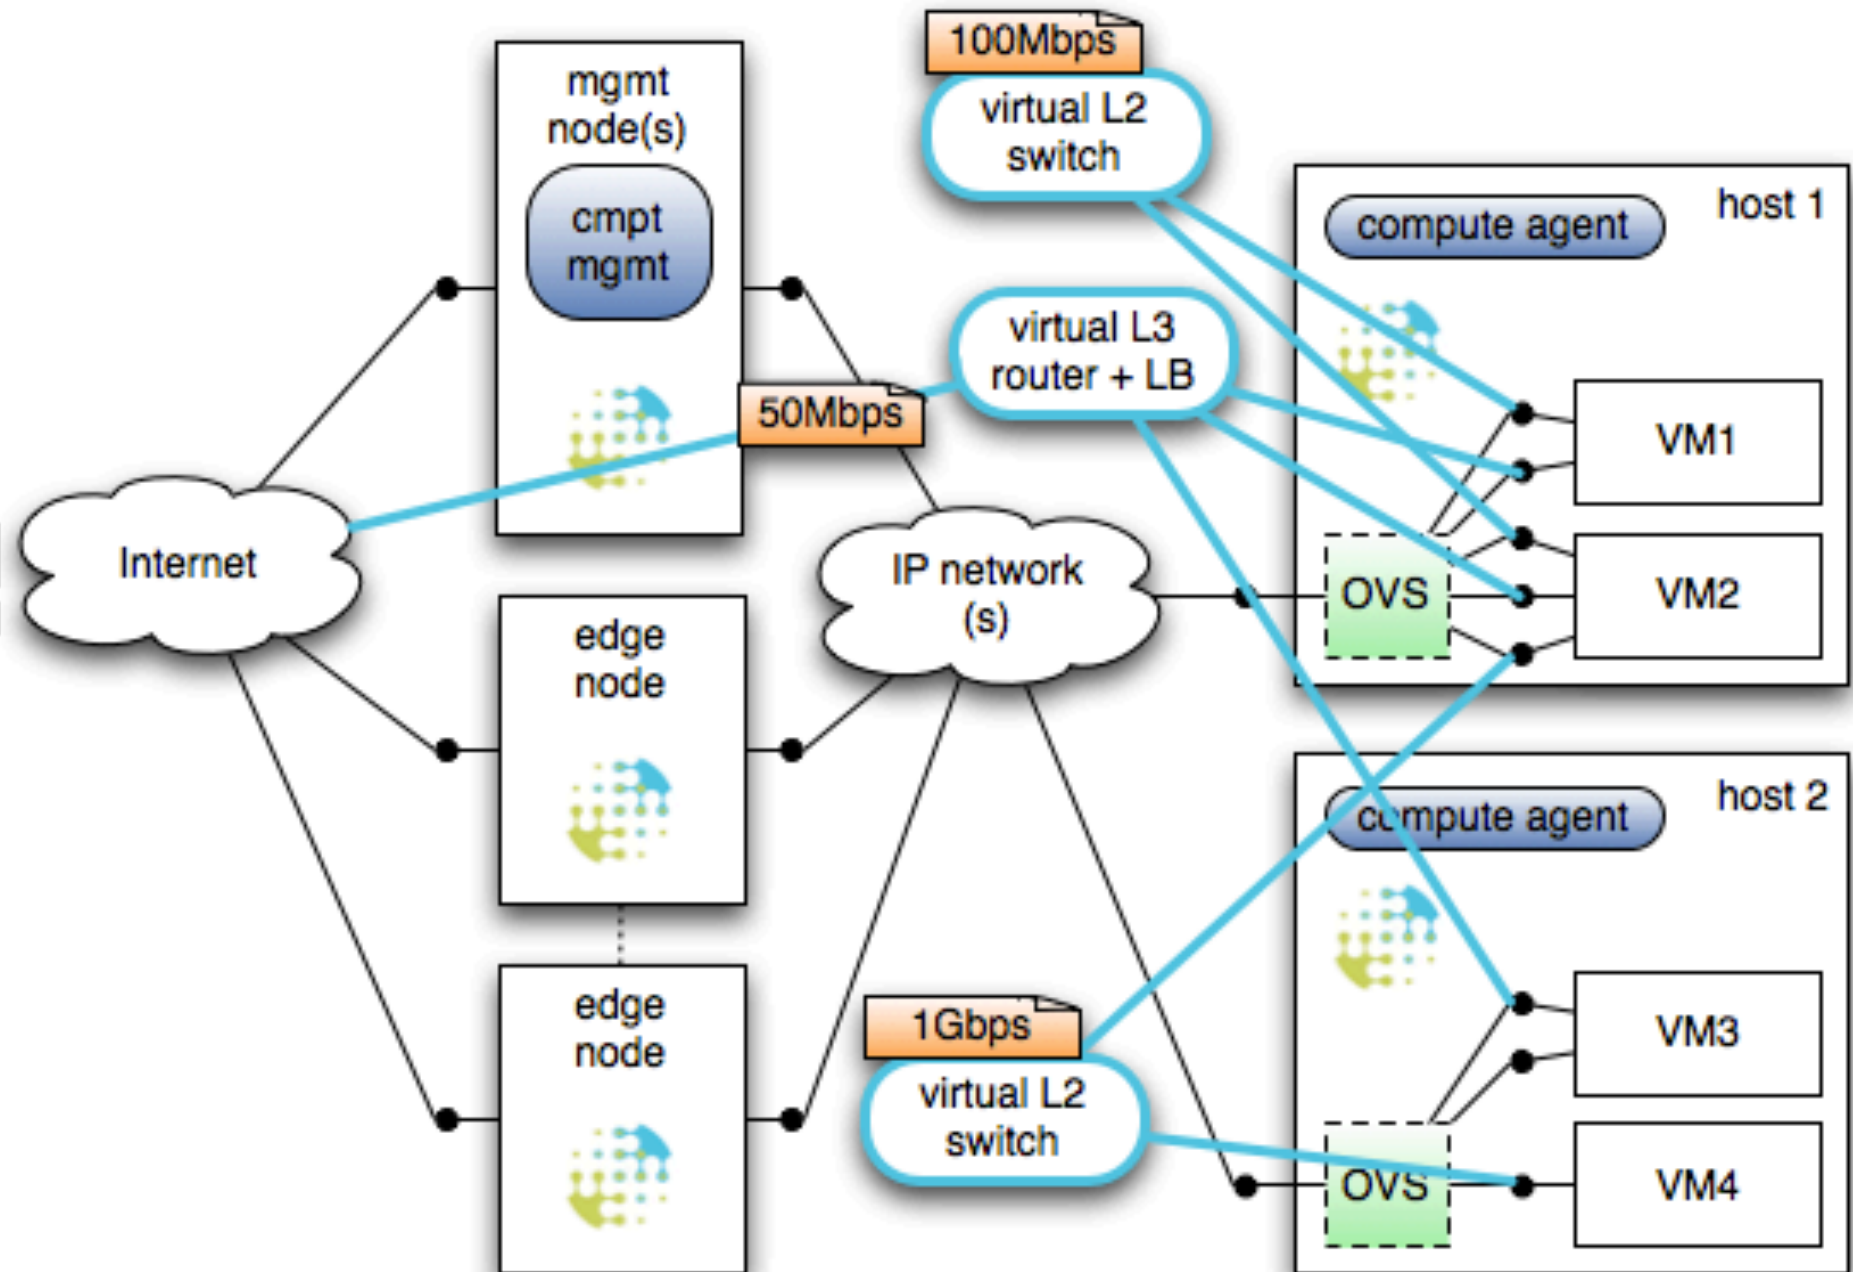

Network Service APIs

MidoNet

株式会社ミドクラ
mido kura

MidoNet

Virtual Device Model

Networking as a Service

- Self service networking
 - Virtual Device Centric Model
- QoS
 - Fault tolerance
 - Scalability
- Integrated Services
 - Connectivity
 - Security
 - Load Balancing
 - Address Management
 - Pluggable virtual devices