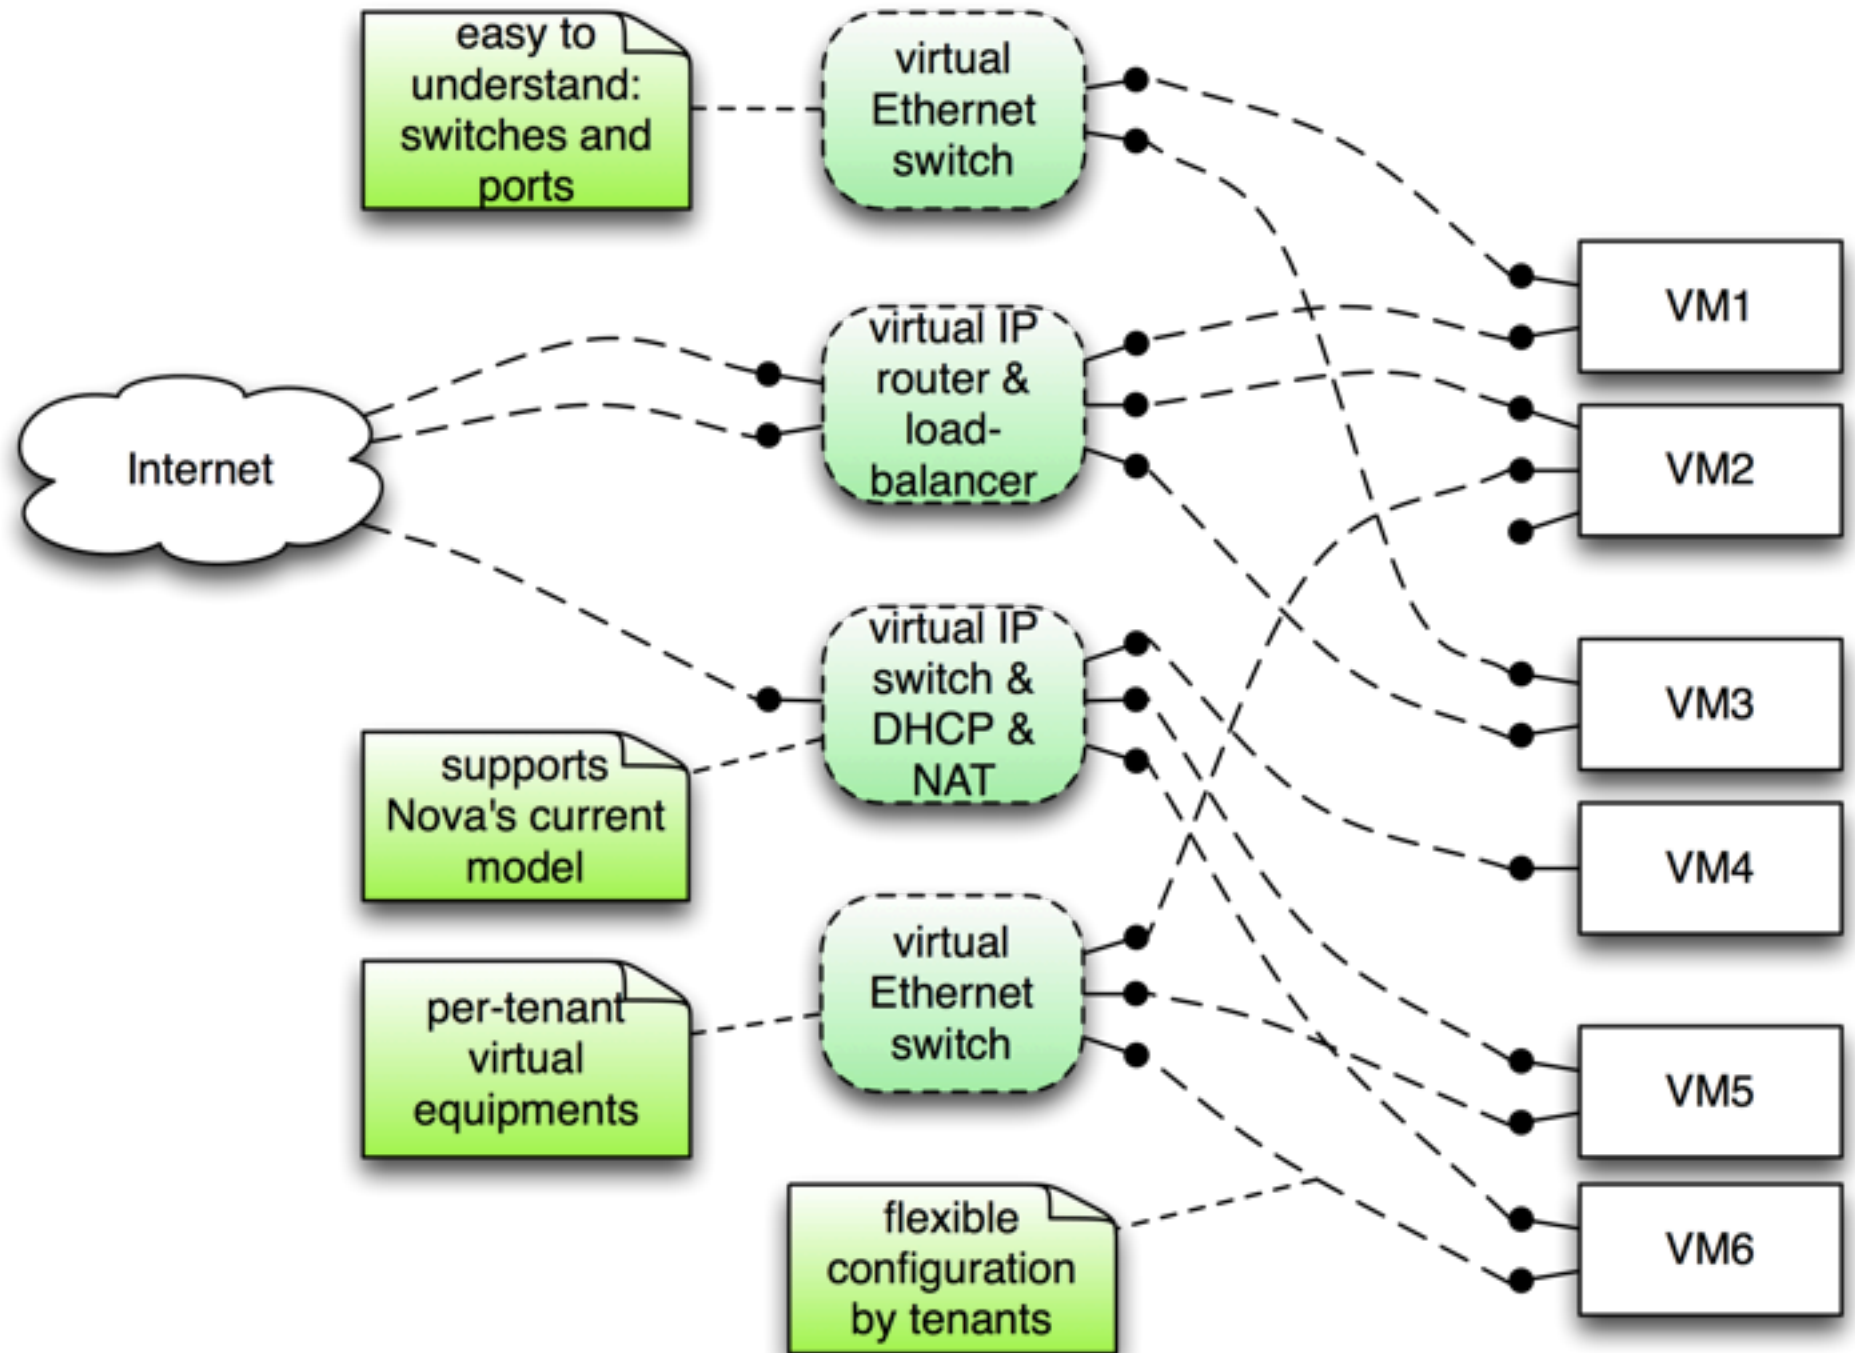

Network Service APIs

MidoNet

株式会社ミドクラ
mido kura

MidoNet

Virtual Device Model

Networking as a Service

- Self service networking
 - Virtual Device Centric Model
- QoS
 - Fault tolerance
 - Scalability
- Integrated Services
 - Connectivity
 - Security
 - Load Balancing
 - Address Management
 - Pluggable virtual devices