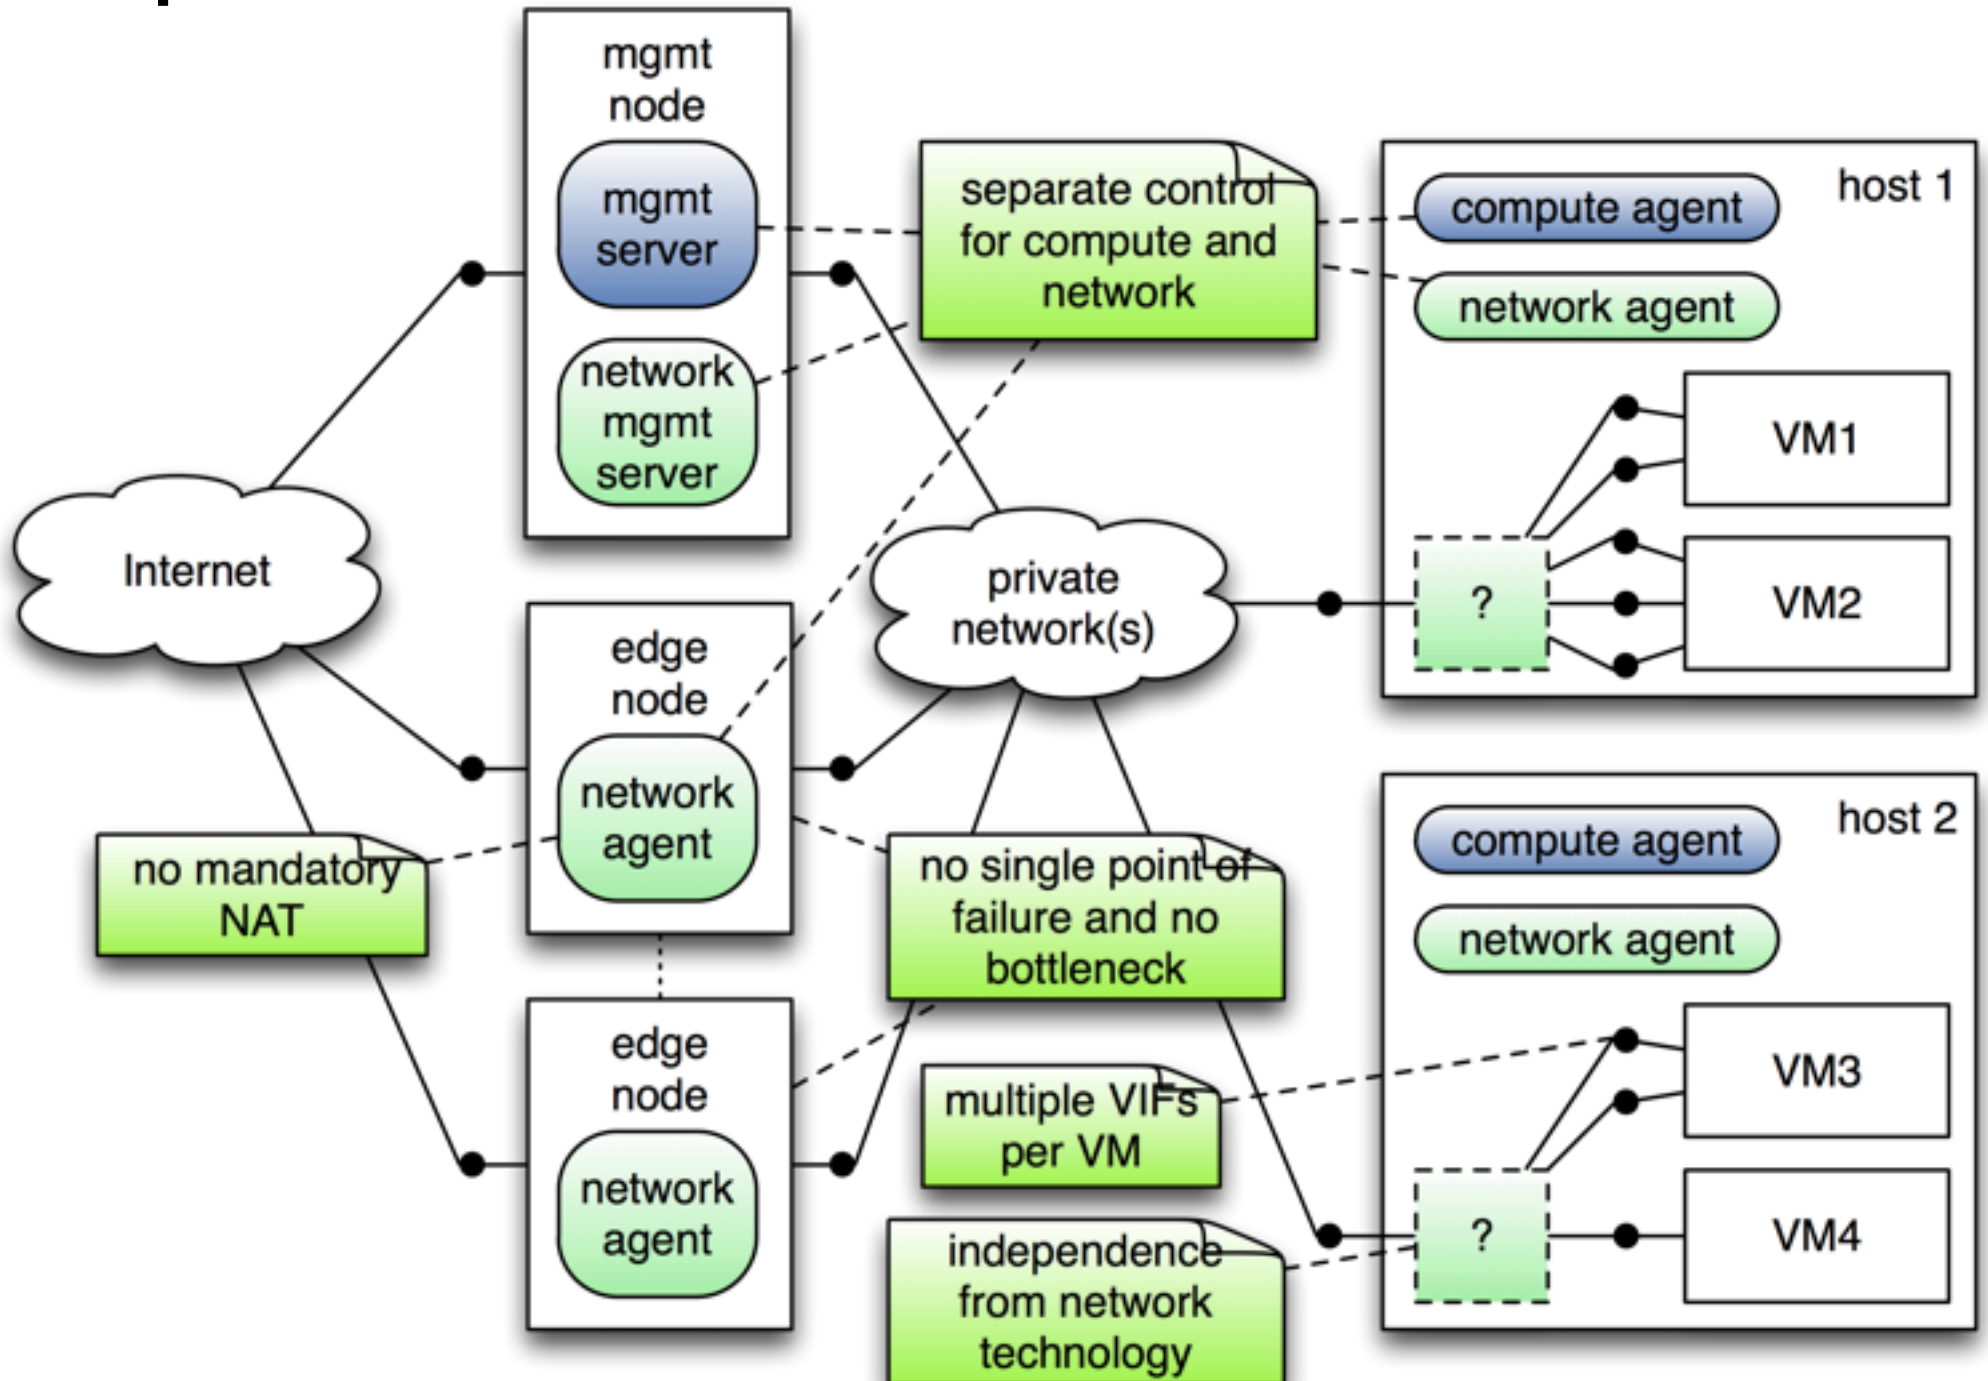

Networking as a Service

Dan Mihai Dumitriu
CTO

株式会社ミドクラ
midokura

Current Nova Network Model

Flat Network Model

Multiple VLAN Model

Bexar Network Service

Proposed Architecture

Network Service APIs

MidoNet

株式会社ミドクラ
mido kura

MidoNet

Virtual Device Model

Networking as a Service

- Self service networking
 - Virtual Device Centric Model
- QoS
 - Fault tolerance
 - Scalability
- Integrated Services
 - Connectivity
 - Security
 - Load Balancing
 - Address Management
 - Pluggable virtual devices